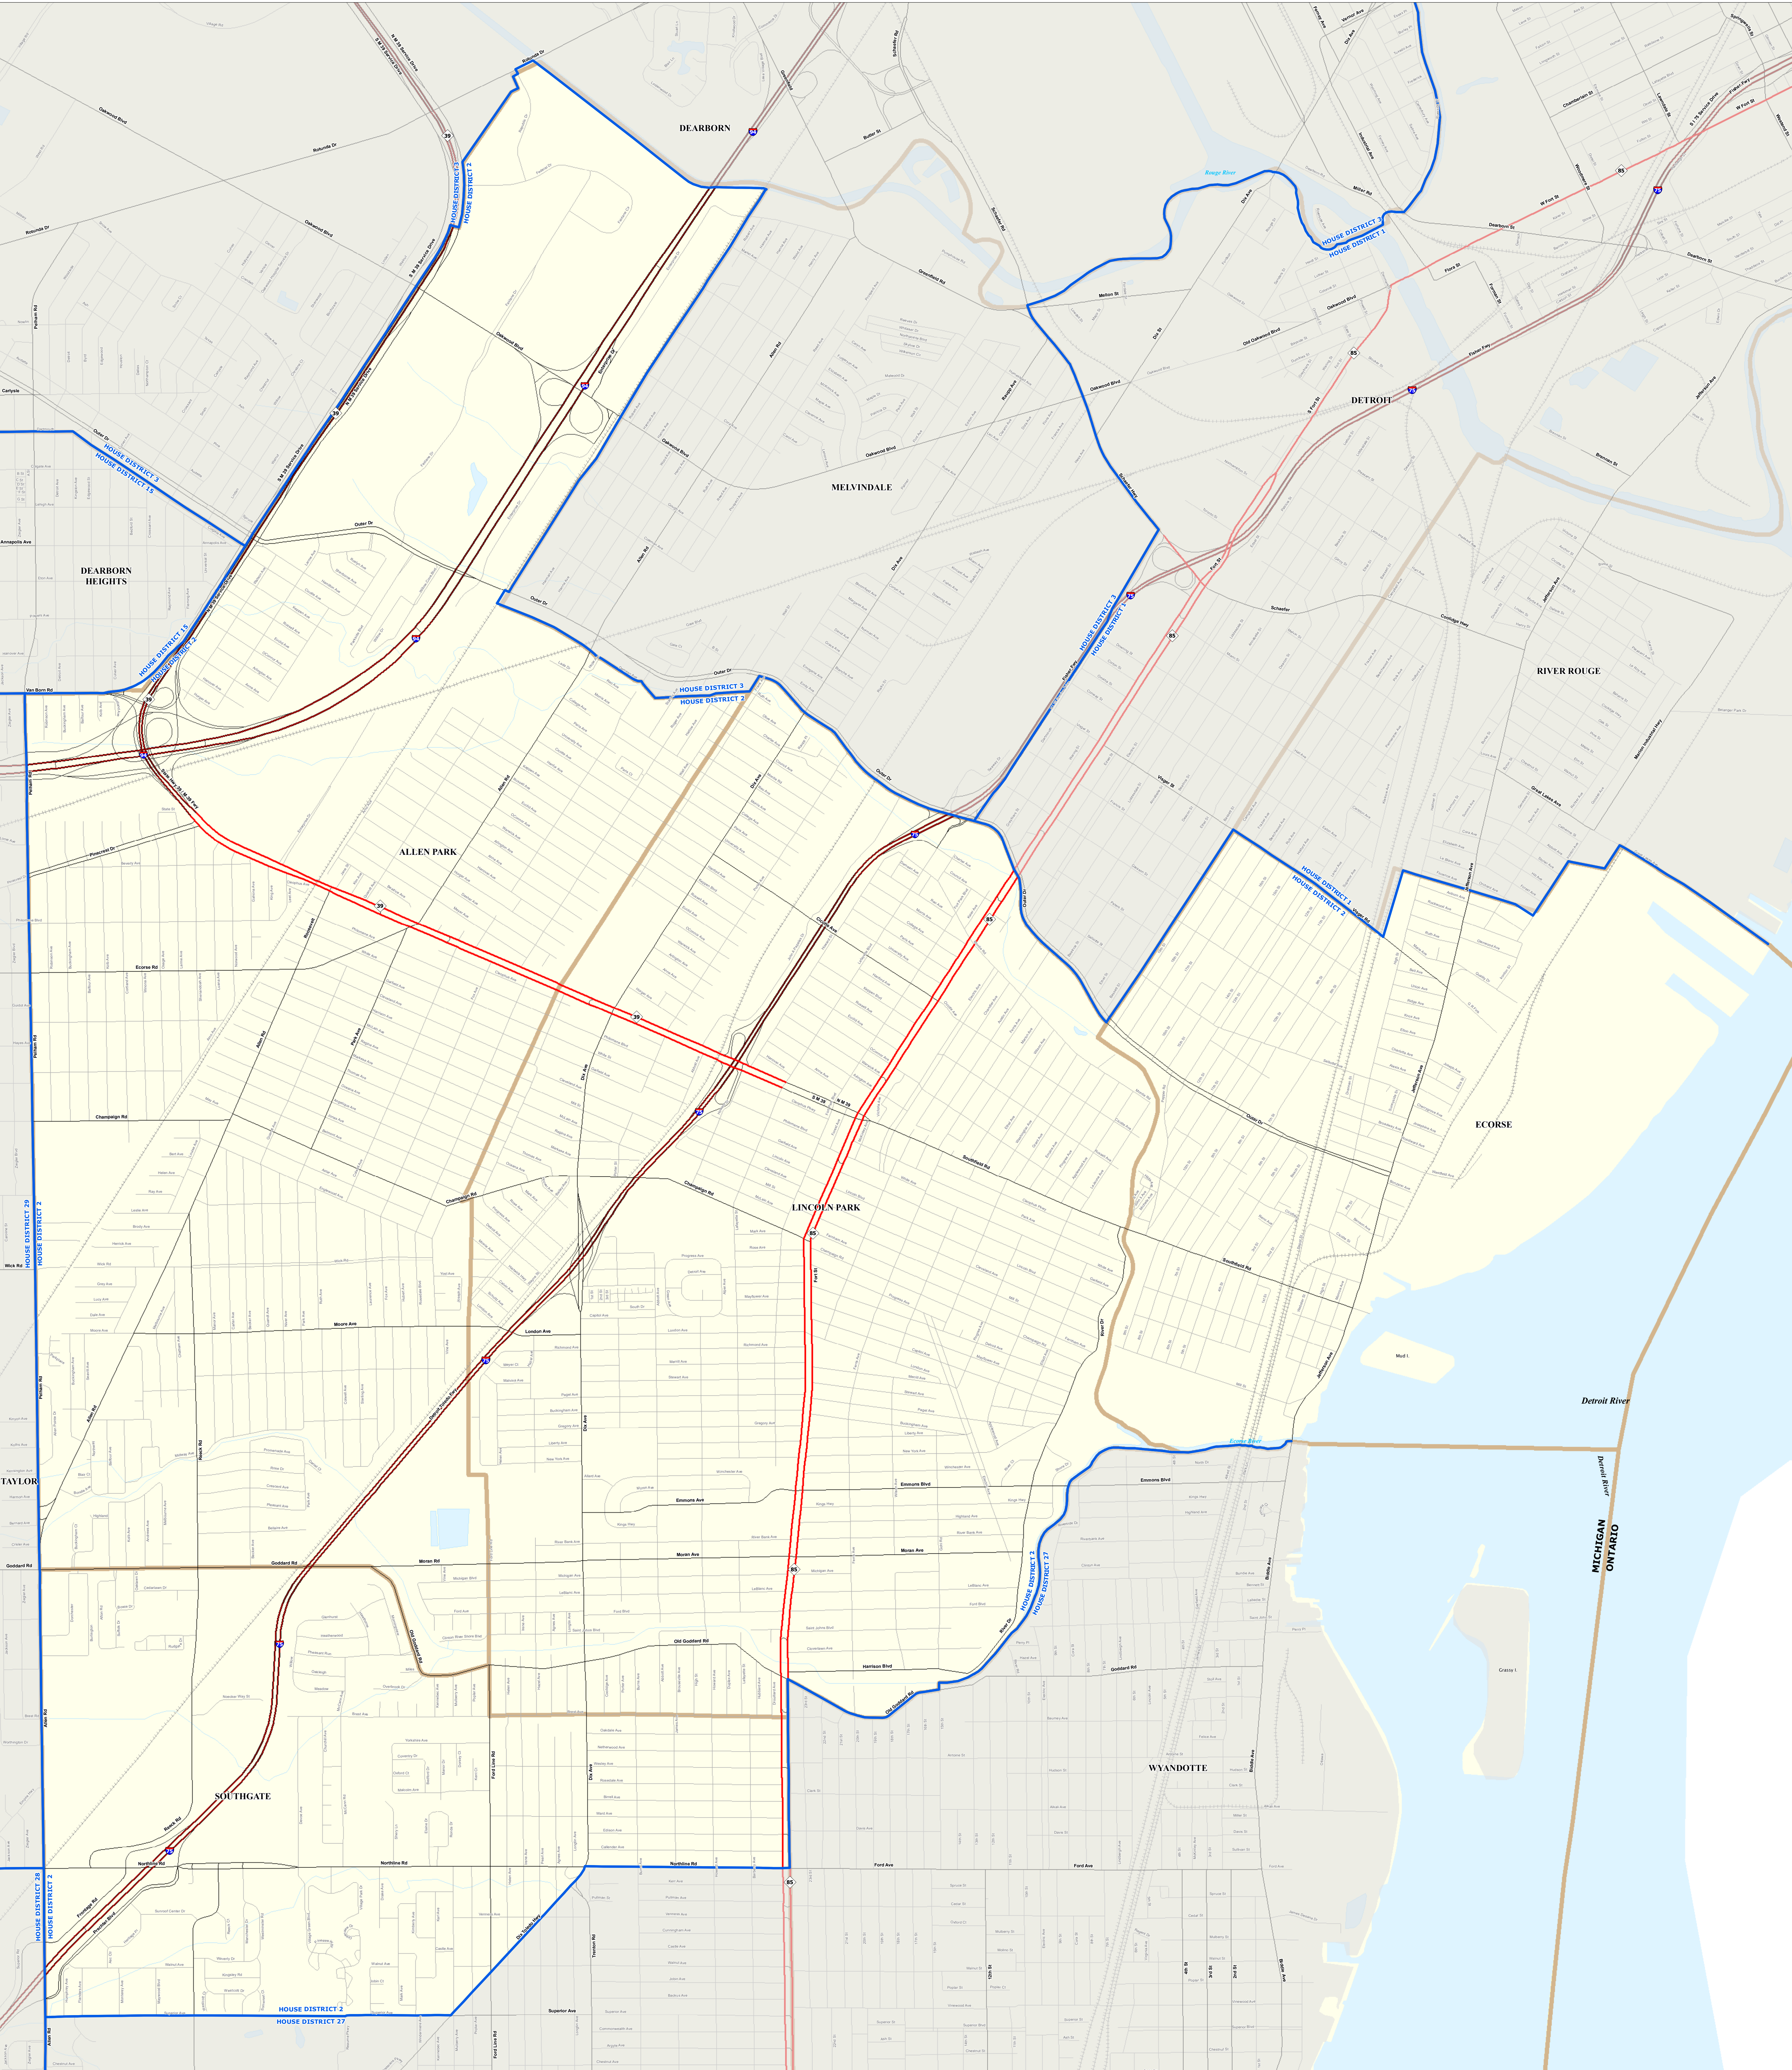

MICHIGAN STATE HOUSE DISTRICT 2

2021 Apportionment Plan

Legend

House District	Township	Freeway	Railroad
City	County	Highway	Water Feature
Village	State	Primary Road	River, Stream, or Drain
Unincorporated Place	Local Road